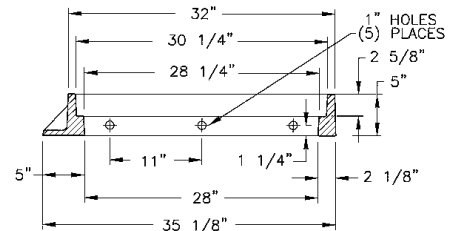

### 7600 CATCH BASIN SERIES, A-D

Options

4", 6" mountable & 6", 8" barrier curbs

FRAME TYPES AVAILABLE

Oklahoma  
Type A frame

Oklahoma  
Type B left frame

Supplied By:

877-903-7246