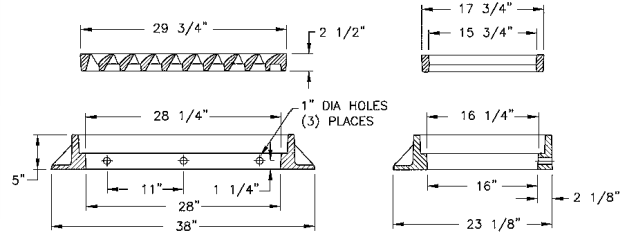

### 7600 CATCH BASIN SERIES, A-D

Options

4", 6" mountable & 6", 8" barrier curbs

FRAME TYPES AVAILABLE

Oklahoma  
Type A frame

Oklahoma  
Type B left frame

Supplied By:

877-903-7246