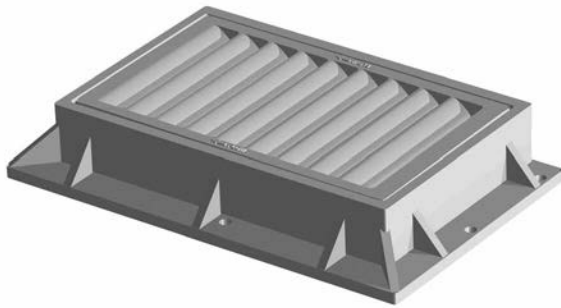

### 7600 CATCH BASIN SERIES, A-D

Options

4", 6" mountable & 6", 8" barrier curbs

FRAME TYPES AVAILABLE

Oklahoma  
Type A frame

Oklahoma  
Type B left frame

Supplied By:

877-903-7246