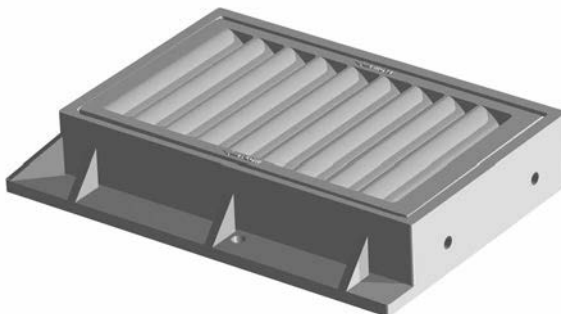

### 7600 CATCH BASIN SERIES, A-D

Options

4", 6" mountable & 6", 8" barrier curbs

FRAME TYPES AVAILABLE

Oklahoma  
Type A frame

Oklahoma  
Type B left frame

Supplied By:

877-903-7246