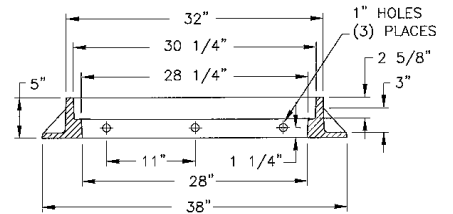

### 7600 CATCH BASIN SERIES, A-D

Options

4", 6" mountable & 6", 8" barrier curbs

FRAME TYPES AVAILABLE

Oklahoma  
Type A frame

Oklahoma  
Type B left frame

Supplied By:

877-903-7246