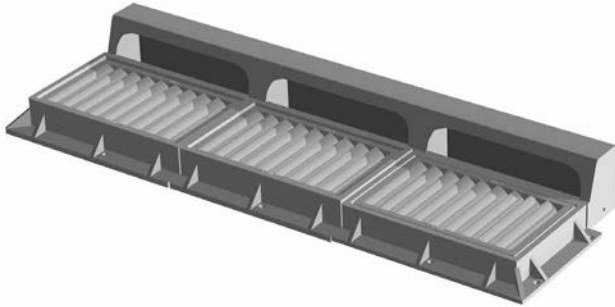

### 7600 CATCH BASIN SERIES, A-D

Options

4", 6" mountable & 6", 8" barrier curbs

FRAME TYPES AVAILABLE

Oklahoma  
Type A frame

Oklahoma  
Type B left frame

Supplied By:

877-903-7246